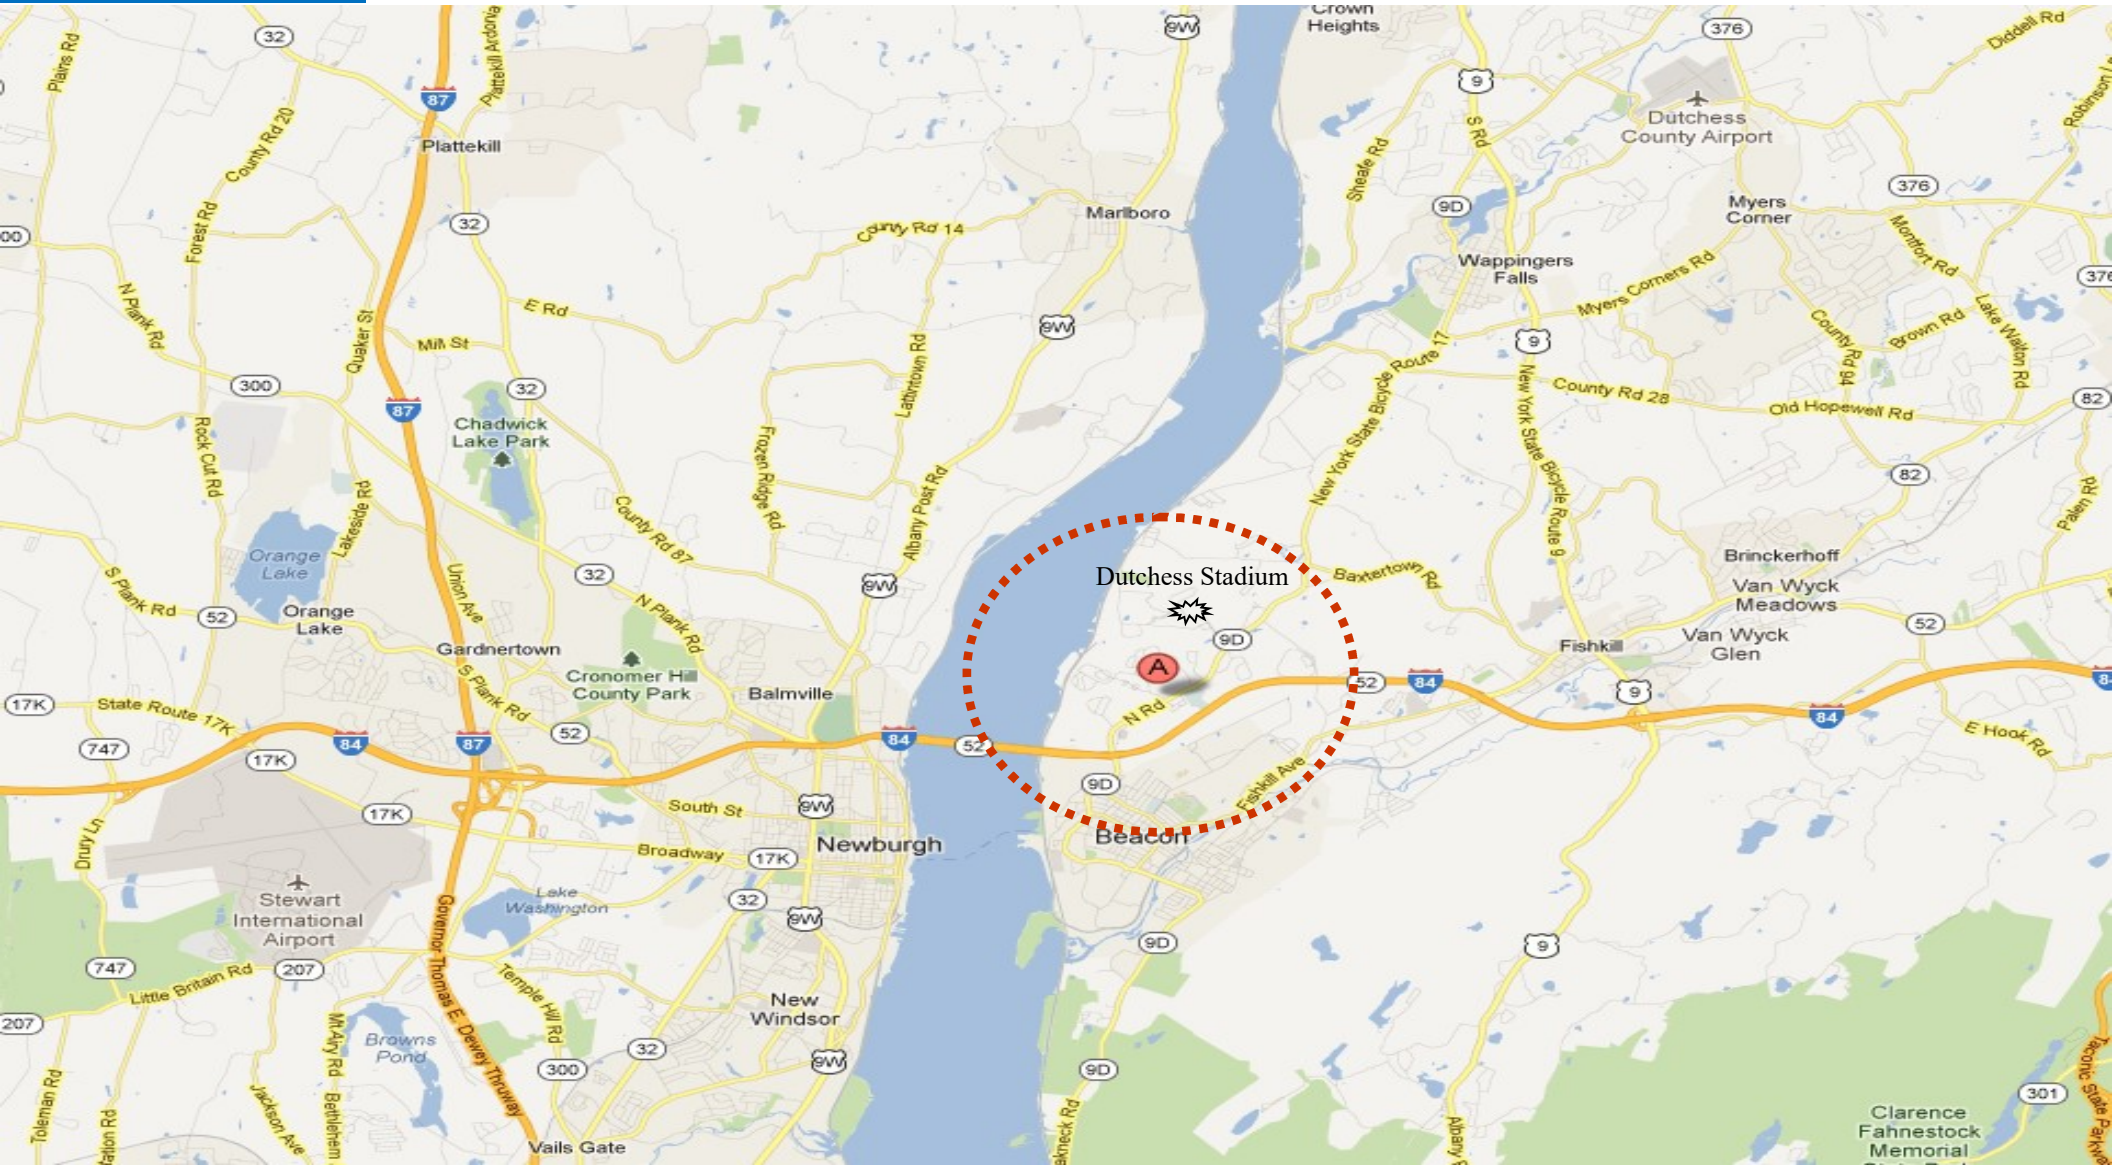

Stadium Plaza Shopping Center

1475 New York Route 9D, Wappinger Falls, NY 12590

AVR REALTY
COMPANY

LOCATION MAP

Scott Figatner

O: (914) 294-6729

C: (609) 532-4760

E: Scott.Figatner@avrrealty.com

AVRREALTY.COM