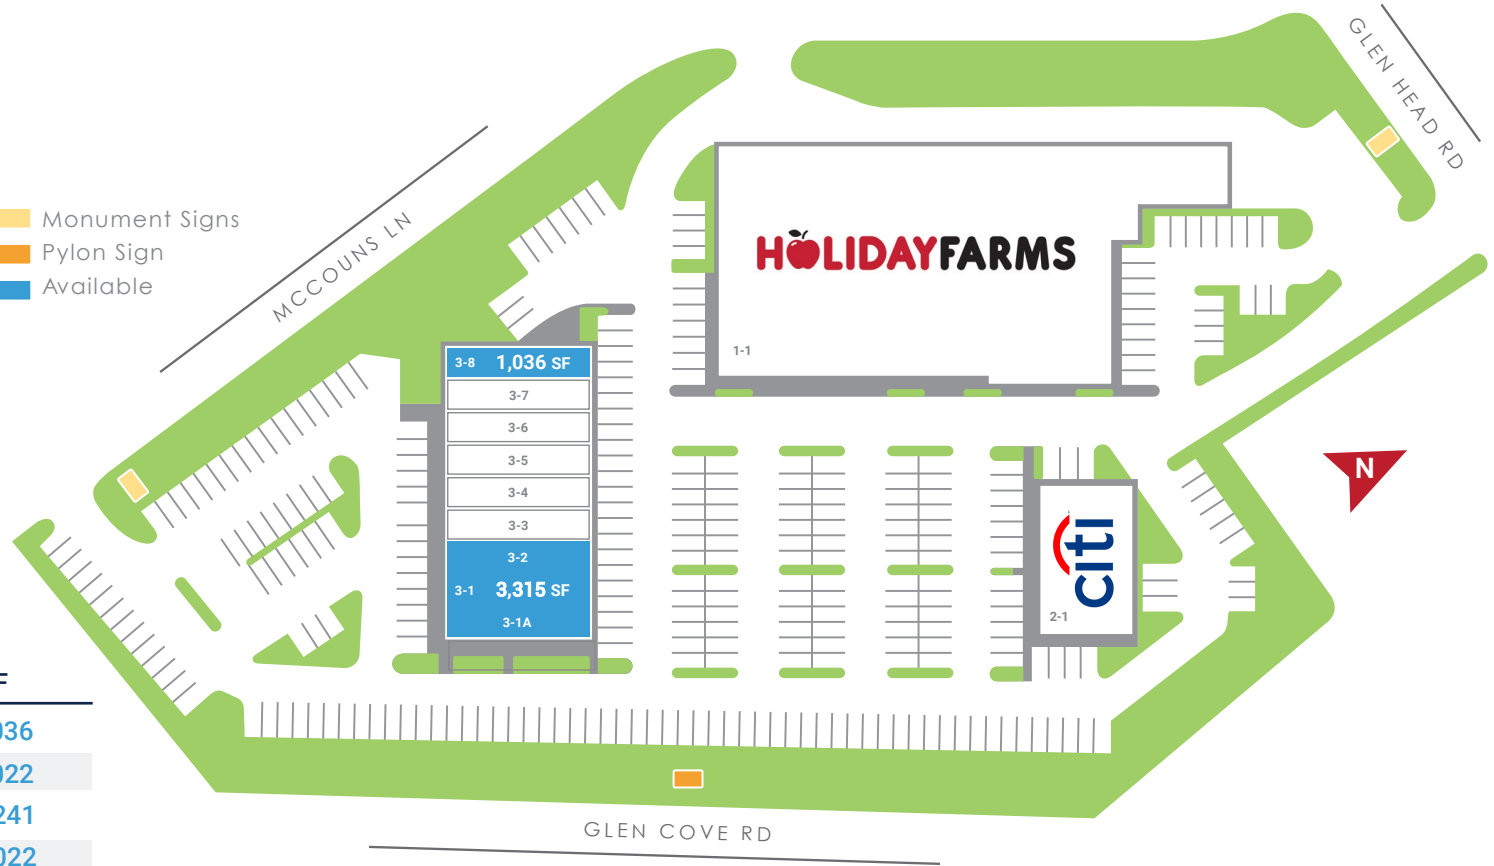

# Park Plaza

1-1 Park Plaza, Old Brookville, NY 11545

## UPPER LEVEL

- Monument Signs
- Pylon Sign
- Available

SPACE	TENANT	SF
3-8	AVAILABLE	1,036
3-1	AVAILABLE	1,022
3-1A	AVAILABLE	1,241
3-2	AVAILABLE	1,022
3-4	Angel Tips Spa	1,656
3-5	Brookville Deli	1,460
3-3	Cards & Gifts	1,460
2-1	Citibank	4,000
1-1	Holiday Farms	31,138
3-6	Jadore de Hair	940
3-7	Vogue Pizzeria	1,168

## UPPER LEVEL

SPACE	TENANT	SF
S-3	AVAILABLE	5,800
S-4	Glen Dance Parties	1,156
S-1	Glen Dance Studio	4,400